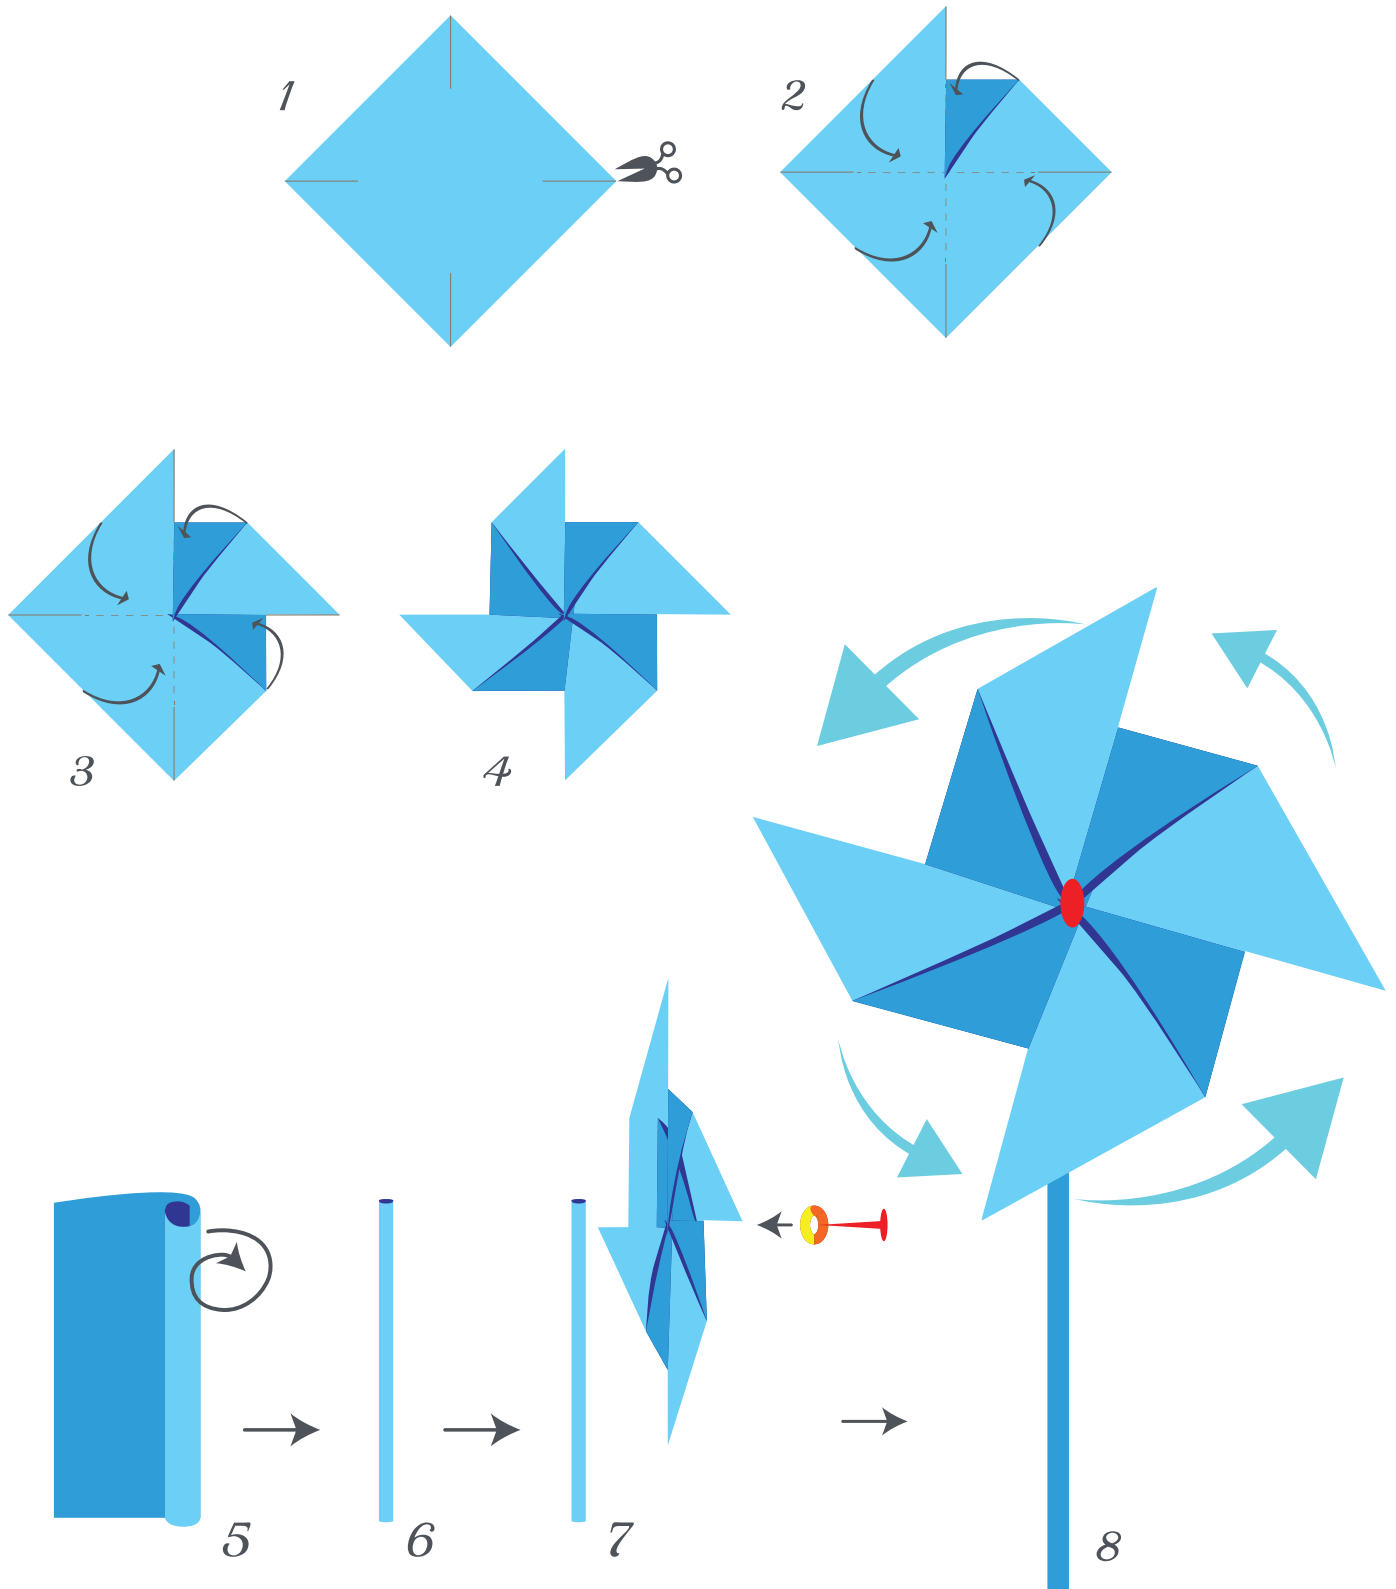

# HOW TO MAKE A PAPER WINDMILL

LEVEL: **DIFFICULT**

ESTIMATED TIME: **20 MINUTES**

Use sheet on page 2 to get started

For Fan

For handle