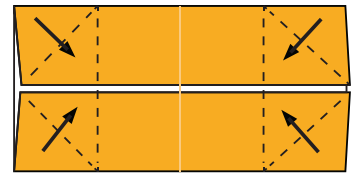

# HOW TO MAKE A PAPER DOG

LEVEL: **DIFFICULT**

ESTIMATED TIME: **20 MINUTES**

Use sheet on page 2 to get started

1

2

3

4