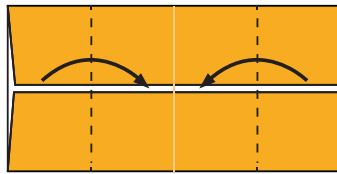

# HOW TO MAKE A PAPER DOG

LEVEL: **DIFFICULT**

ESTIMATED TIME: **20 MINUTES**

Use sheet on page 2 to get started

1

2

3

4