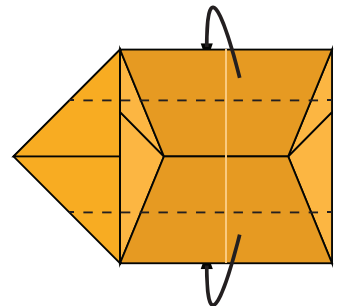

HOW TO MAKE A PAPER DOG

LEVEL: **DIFFICULT**

ESTIMATED TIME: **20 MINUTES**

Use sheet on page 2 to get started

1

2

3

4

5

6

7

8

9

10

11

12

13