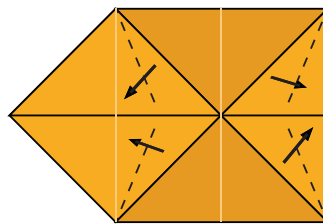

HOW TO MAKE A PAPER DOG

LEVEL: **DIFFICULT**

ESTIMATED TIME: **20 MINUTES**

Use sheet on page 2 to get started

1

2

3

4

5

6

7

8

9

10

11

12

13