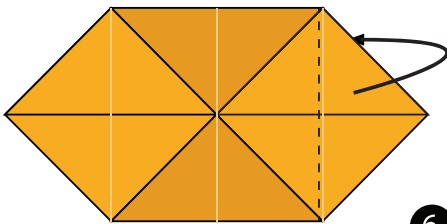

HOW TO MAKE A PAPER DOG

LEVEL: **DIFFICULT**

ESTIMATED TIME: **20 MINUTES**

Use sheet on page 2 to get started

1

2

3

4

5

6

7

8

9

10

11

12

13