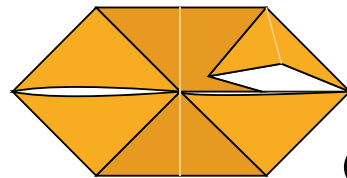

# HOW TO MAKE A PAPER DOG

LEVEL: **DIFFICULT**

ESTIMATED TIME: **20 MINUTES**

Use sheet on page 2 to get started

1

2

3

4