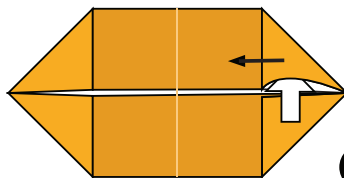

# HOW TO MAKE A PAPER DOG

LEVEL: **DIFFICULT**

ESTIMATED TIME: **20 MINUTES**

Use sheet on page 2 to get started

1

2

3

4