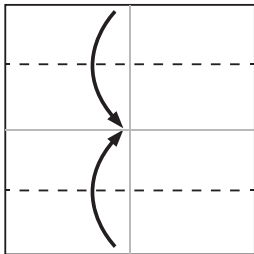

# HOW TO MAKE A PAPER DOG

LEVEL: **DIFFICULT**

ESTIMATED TIME: **20 MINUTES**

Use sheet on page 2 to get started

1

2

3

4