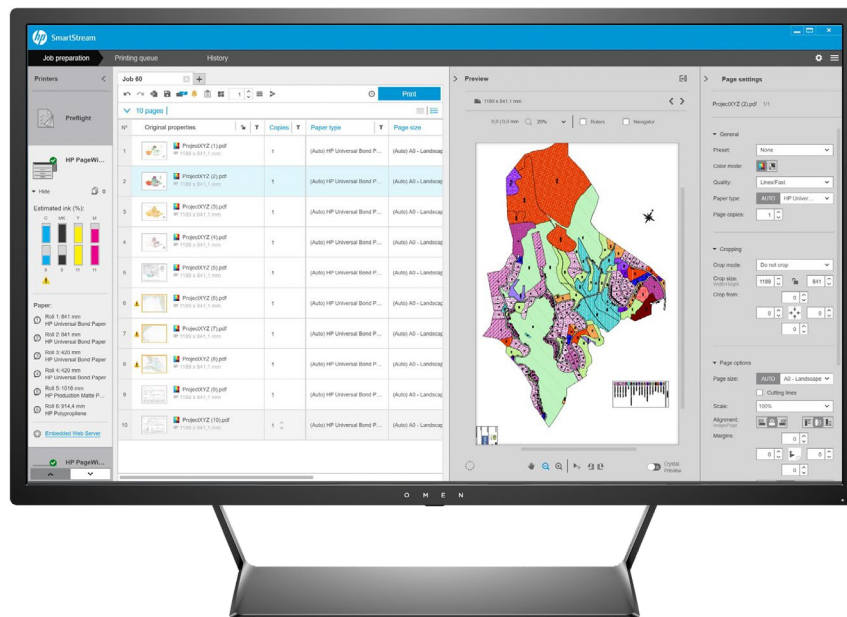

HP SmartStream software for HP PageWide XL and HP DesignJet printers

Your large-format production workflow—two times more efficient¹

SPEED

Do jobs in 50% of the time²

- Meet the tightest deadlines with ultra-fast HP SmartStream Preflight Manager file analysis and processing
- Reduce reprints—rely on native PDF management with Adobe PDF Print Engine 4²
- Stop changing settings one by one—create presets to bundle all desired settings, then reuse as needed
- Stay productive with an easy and intuitive user interface

EFFICIENCY

Streamline your production workflow

- Easily distribute the HP SmartStream configuration into different workstations—presets, hot folders, printers
- Make sure files are produced reliably with the automatic detection of potential issues
- Manage your HP PageWide XL, and HP DesignJet printers
- Run HP accessories, including online folders, stackers, and standalone scanners

GROWTH

Expand with color production

- Efficiently produce all your GIS maps and point-of-sale (POS) poster applications on HP PageWide XL printers, and HP DesignJet printers
- Preview color just as it will print, and adjust settings with interactive HP Crystal Preview Technology
- Get the most out of your media with nesting designed to minimize paper waste
- Get accurate data for invoicing—job report summary even includes pixel coverage

² The Adobe PDF Print Engine (APPE) is Adobe's high speed, high fidelity print platform. Version 4 extends APPE's leading edge for print reproduction with new performance efficiencies and breakthrough rendering features. APPE 4 enables printers to increase workflow efficiency and capitalize on the profit potential of innovations in inkjet print technology. To learn more, visit adobe.com/products/pdfprintengine.