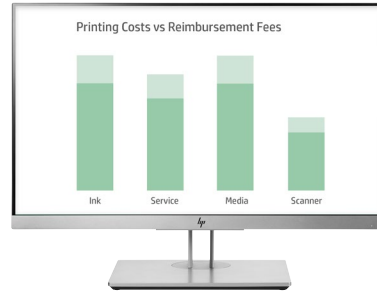

HP SmartTracker software

Gain broad control over your printing costs and turn them to your advantage

CONTROL

Powerful data tracking and reporting

- Keep track and compare both print costs and reimbursement fees, at the same time
- Generate/schedule easy-to-read reports—use the default templates or customize them to your preferences
- Consolidate tracking and reporting across multiple HP PageWide XL¹ and DesignJet printers²
- Get the complete detail—you can access the source data on a per-page basis
- Include Taxes - you can add tax liability to all your reports

Convert your printing costs into your advantage

Take your business to the next level with HP SmartTracker. Track printing data across multiple HP PageWide XL¹ and DesignJet printers² and easily create consolidated reports to analyze your printing costs, or enable reimbursement.