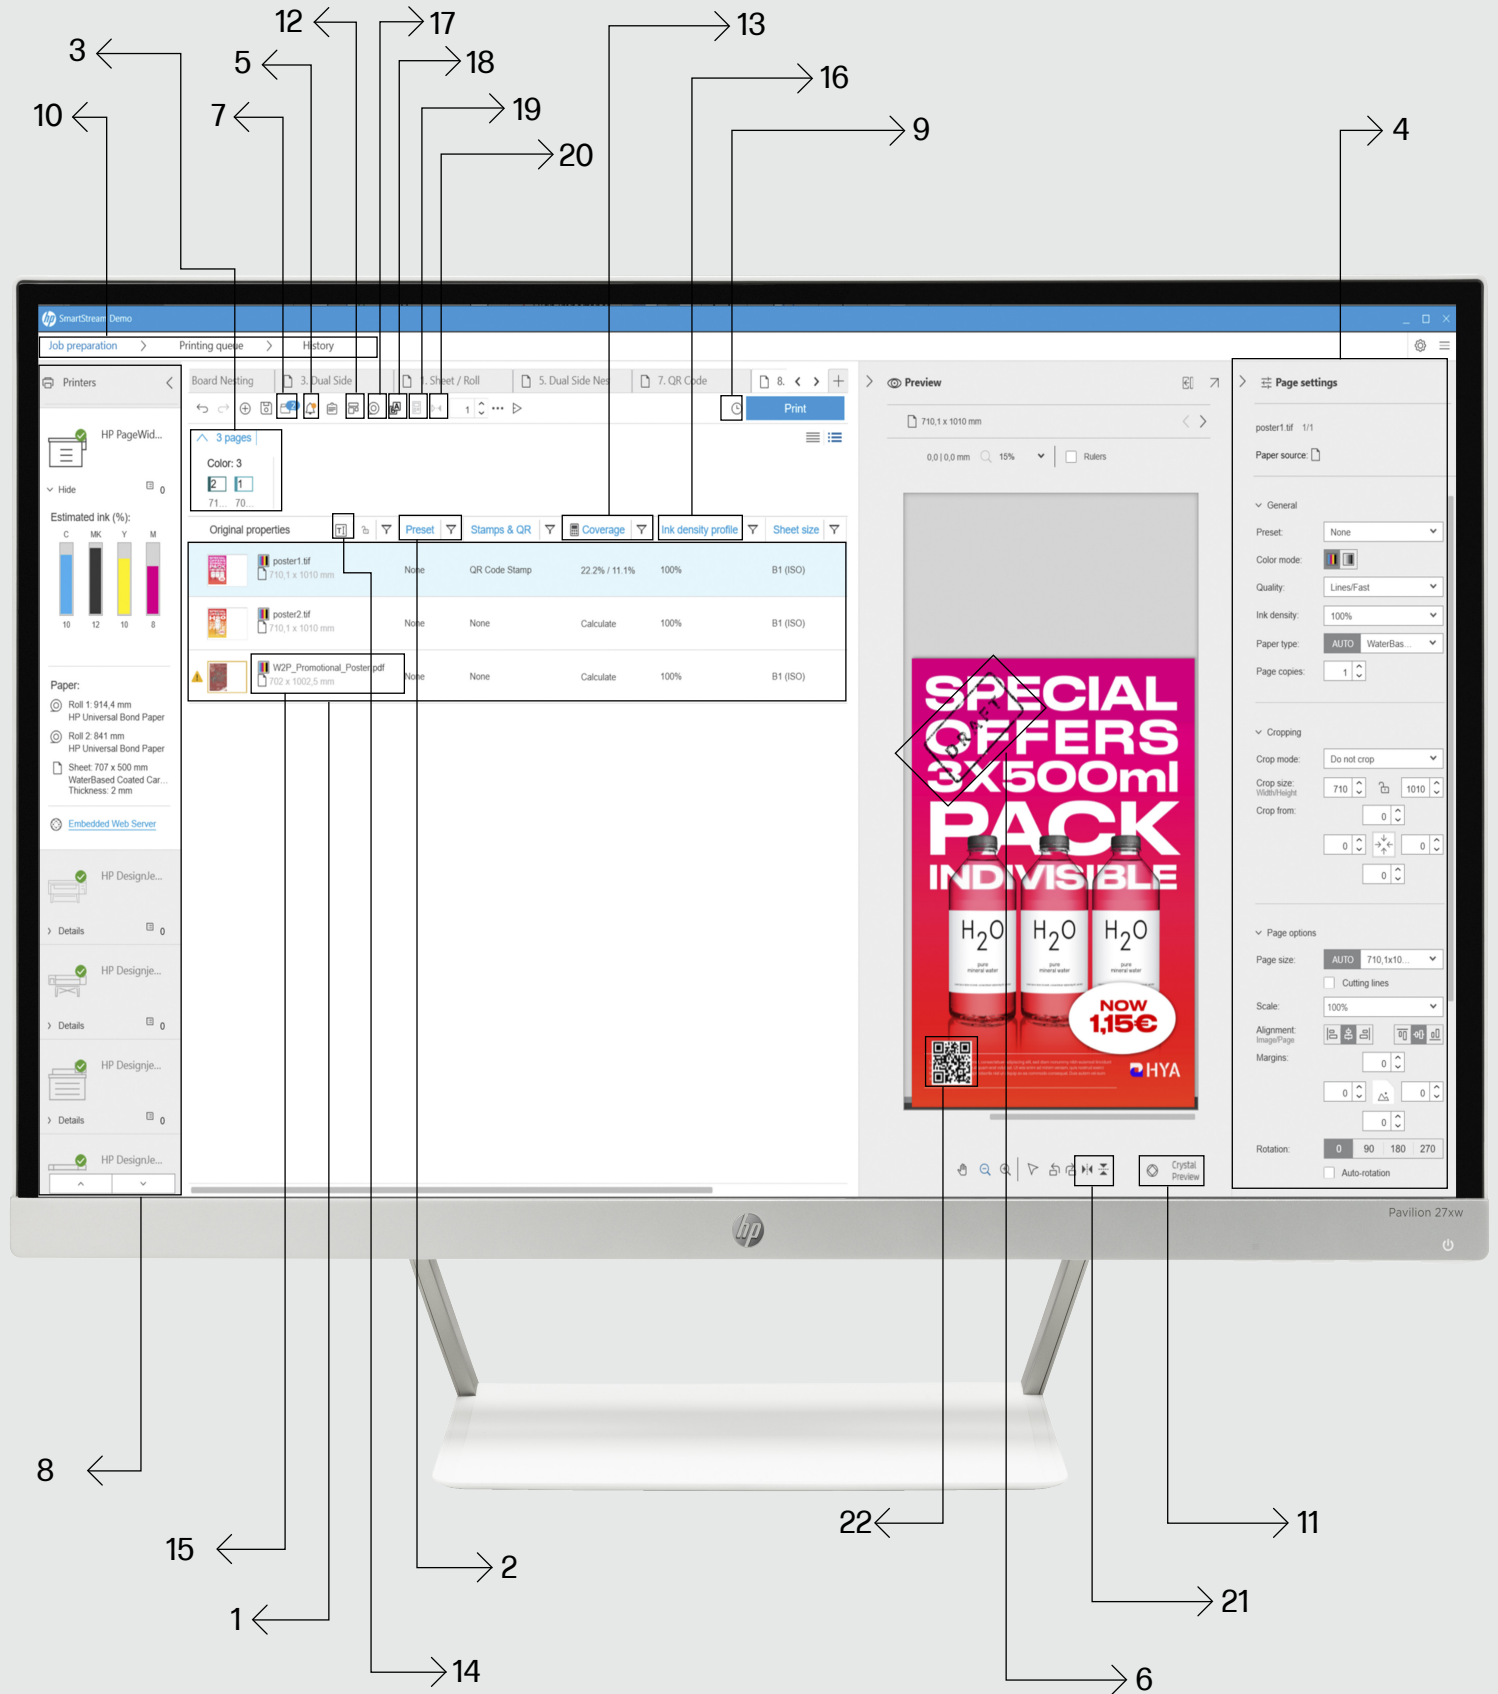

Efficiency

Streamline your production workflow

- Easily distribute the HP SmartStream configuration into different workstations—presets, hot folders, and printers
- Preview colour just as it will print, and adjust settings with interactive HP Crystal Preview Technology
- Get the most out of your media with nesting designed to minimise paper waste
- Run HP and third-party accessories—online folders, stackers, take-up reels, cutters, and standalone scanners

² The Adobe PDF Print Engine (APPE) is Adobe's high speed, high fidelity print platform. Version 4 extends APPE's leading edge for print reproduction with new performance efficiencies and breakthrough rendering features. APPE 4 enables printers to increase workflow efficiency and capitalise on the profit potential of innovations in inkjet print technology. To learn more, visit adobe.com/products/pdfprintengine

HP SmartStream software

Help improve your productivity and operator efficiency

Speed

Finish jobs in 50% of the time¹

1. Paper size and type (colour or monochrome) automatically detected
2. Save settings into a preset and apply them when needed
3. Use the classification of pages by size and colour to apply settings or to (re)move them—simplify production of large jobs
4. Adjust all your printing settings per page, file, or job
5. Resolution centre—automatic detection of potential PDF and layout issues
6. Add text or image stamps to jobs and save them as templates to reuse when needed