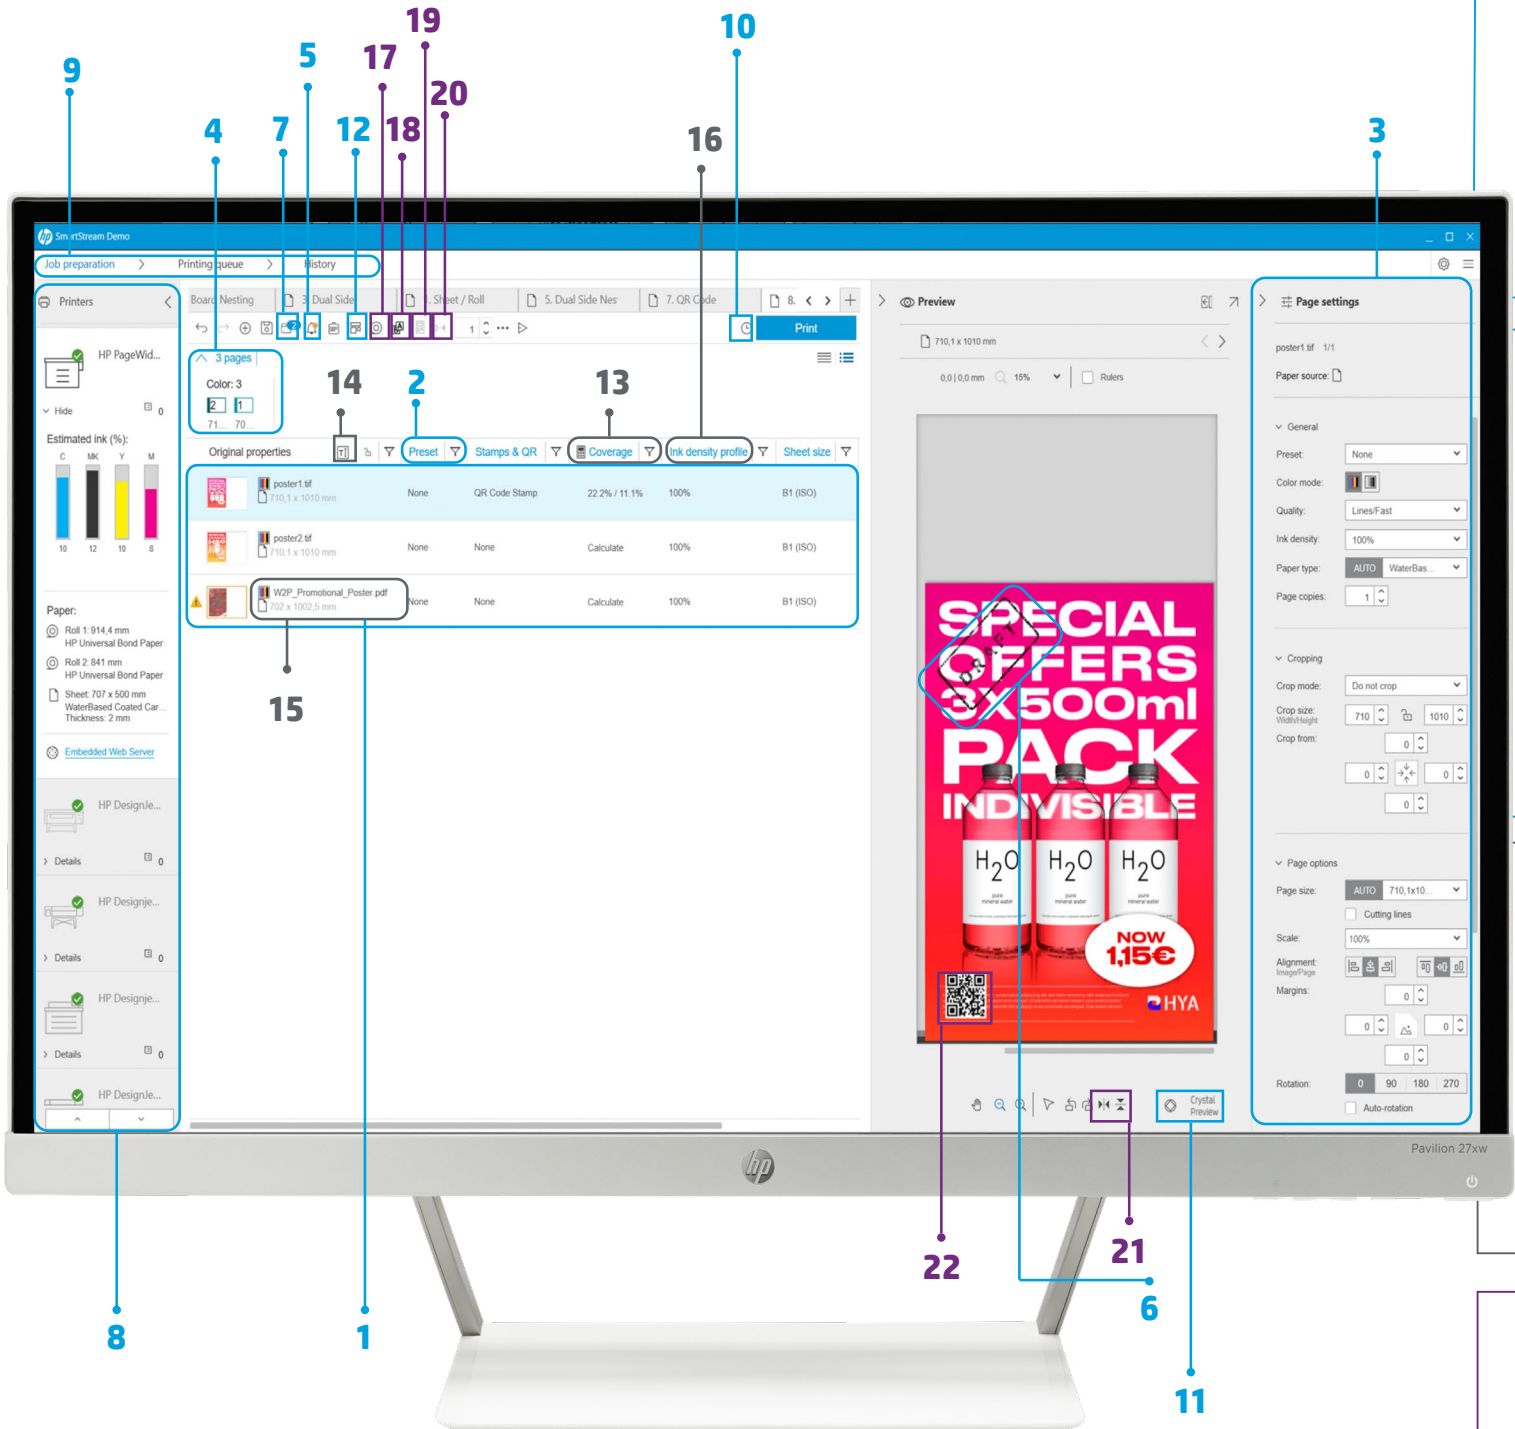

EFFICIENCY

Streamline your production workflow

- Easily distribute the HP SmartStream configuration into different workstations—presets, hot folders, printers
- Preview color just as it will print, and adjust settings with interactive HP Crystal Preview Technologies
- Get the most out of your media with nesting designed to minimize paper waste
- Run HP and third-party accessories—online folders, stackers, take-up reels, cutters, and standalone scanners

To download the trial version, please visit
hp.com/go/designjetsmartstream_trial
hp.com/go/smartstreampagewidexl_trial

¹ Using HP SmartStream software, job preparation and processing can be completed in 50% of the time. Based on testing commissioned by HP and performed by Sogeti in September, 2020 comparing select competitor printers that represent the majority market share of LED printers worldwide as of 2019 according to IDC, and software to HP SmartStream software, measuring the time required to extract pages from a 63-page document and print them using several printers compared with using equivalent software programs.

HP SmartStream software

Help improve your productivity and operator efficiency

Finish jobs in 50% of the time¹

1. Paper size and type (color or monochrome) automatically detected
2. Save settings into a preset and apply them when needed
3. Adjust all your printing settings per page, file, or job
4. Use the classification of pages by size and color to apply settings or to (re)move them—simplify production of large jobs
5. Resolution center—automatic detection of potential PDF and layout issues
6. Add text or image stamps to jobs and save them as templates to reuse when needed