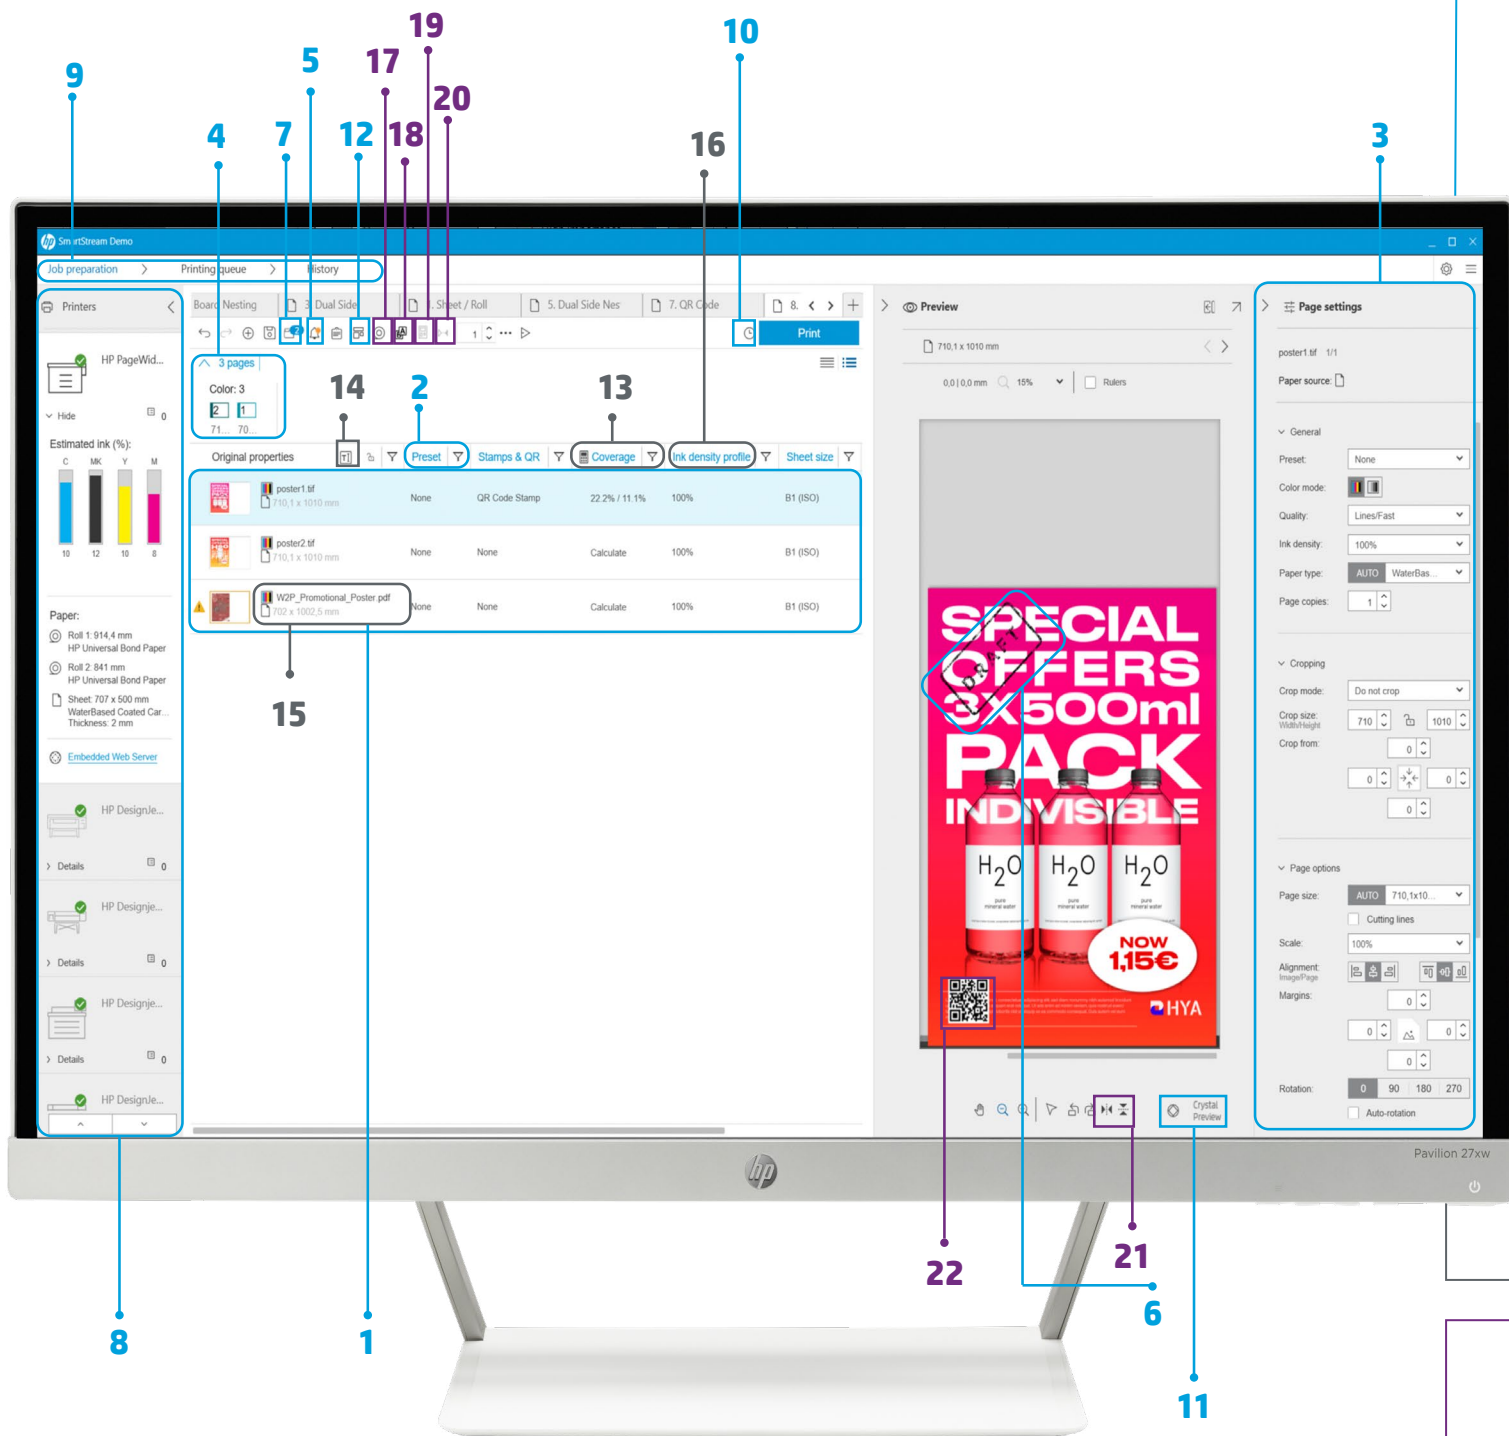

HP SmartStream software

Help improve your productivity and operator efficiency