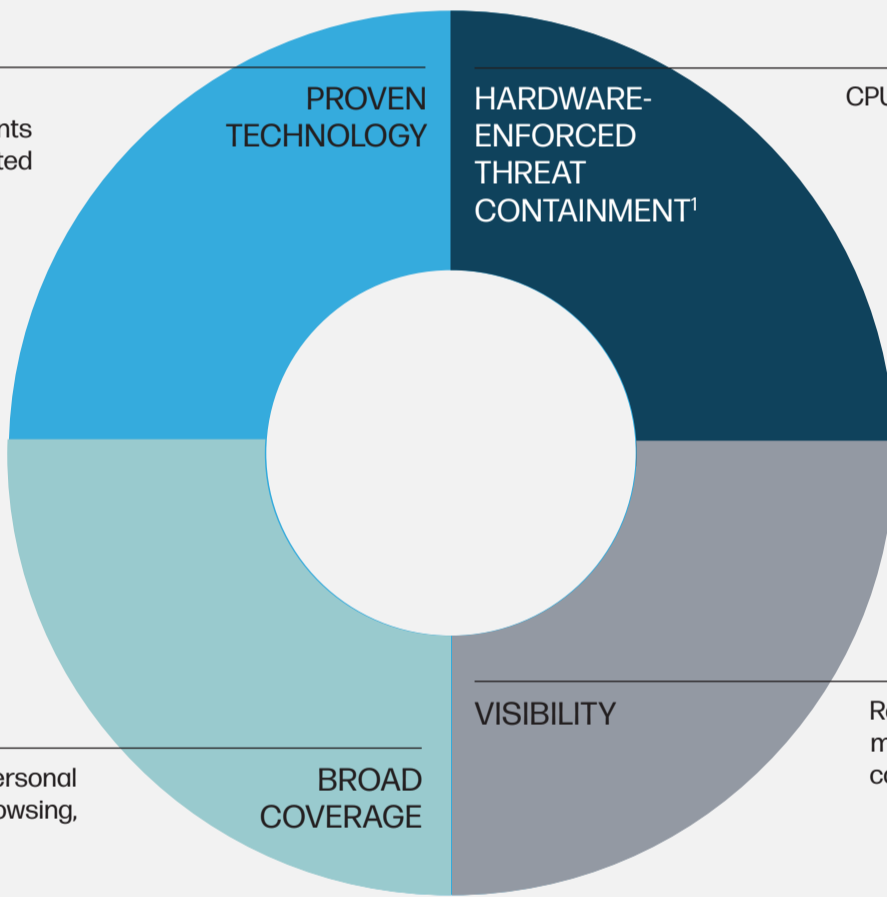

Cloud or On-premises management and data retention

LESS WORK

Fewer high priority tickets and less remediation

EASY INTEGRATION

Augments and integrates into established security architectures

Protection You Can Trust

25 billion web clicks, downloads and attachments protected without a reported compromise²

2

Defends corporate and personal email, documents, web browsing, and USB devices

PROVEN TECHNOLOGY

HARDWARE-ENFORCED THREAT CONTAINMENT¹

BROAD COVERAGE

VISIBILITY

CPU-enforced isolation means malware can't get around it

Real-time analytics captures malware forensics to bolster corporate threat intelligence

Keep Employees Productive

3

WORK WITHOUT WORRY