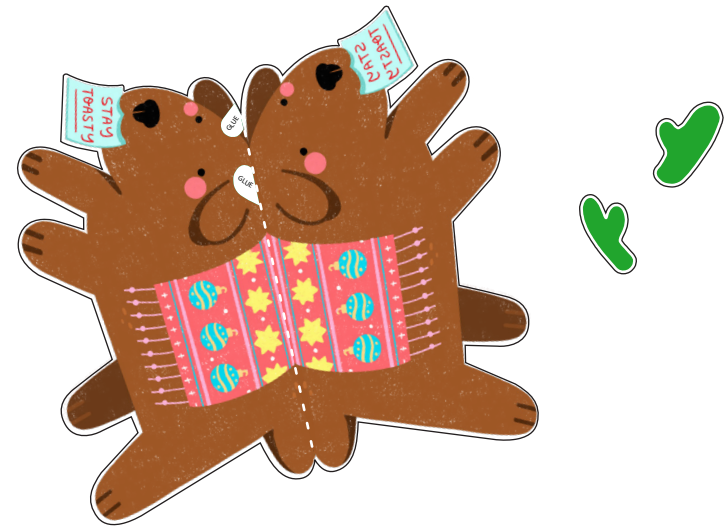

# CHRISTMAS PUPPY - CARD INSTRUCTIONS

**1** Print out the second page of this PDF.

**2** Cut out all the pieces by following the solid line.

**3** Fold the dog along the dotted line.

**4** Glue antlers onto the dog's head, and you're done!

Don't forget to write a little letter to someone!