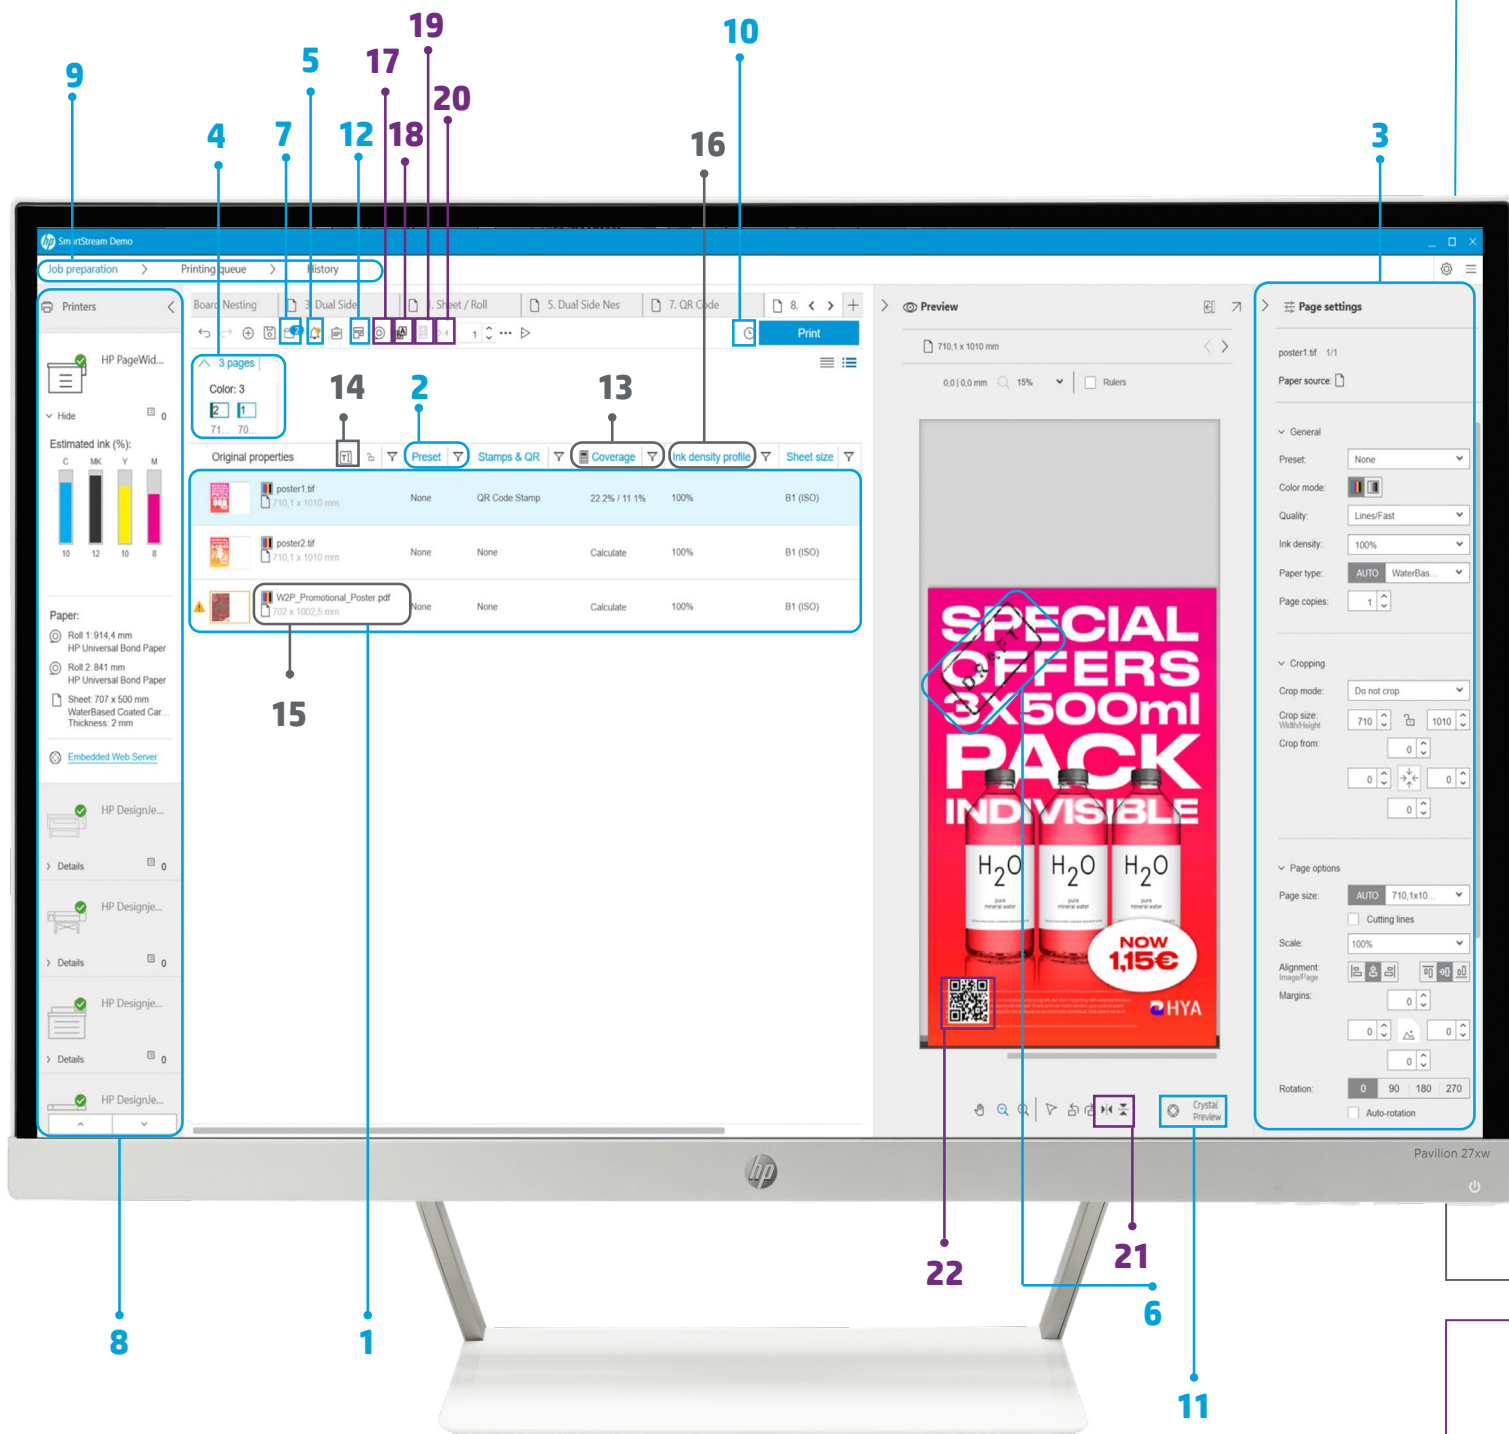

HP SmartStream software

Help improve your productivity and operator efficiency